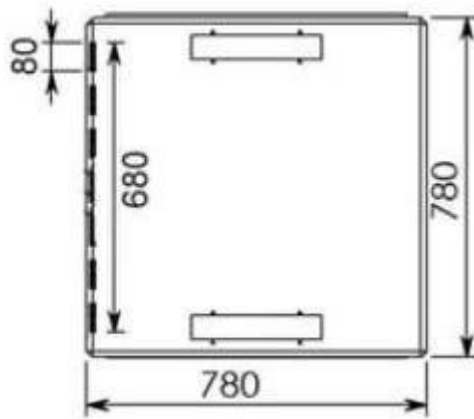

DN-19 32-U-8/8

Width: 800mm
Depth: 800mm
Units (44,45mm): 32

Explode View

Front View

inside height (h): 1451,4mm
outside height (H): 1576,4mm

Side View

Top View

All dimensions in mm.