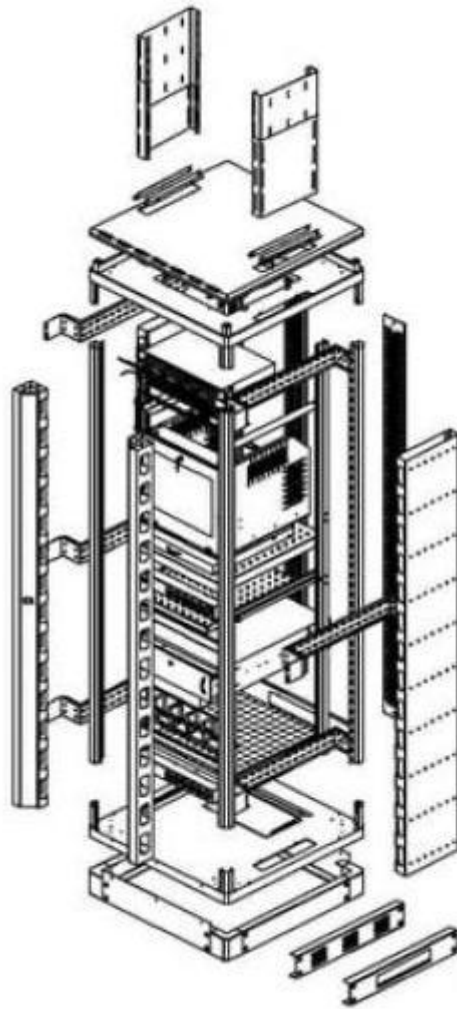

DN-19 32-U-8/8

Width: 800mm
Depth: 800mm
Units (44,45mm): 32

Explode View

Front View

inside height (h): 1451,4mm
outside height (H): 1576,4mm

Side View

Top View

All dimensions in mm.