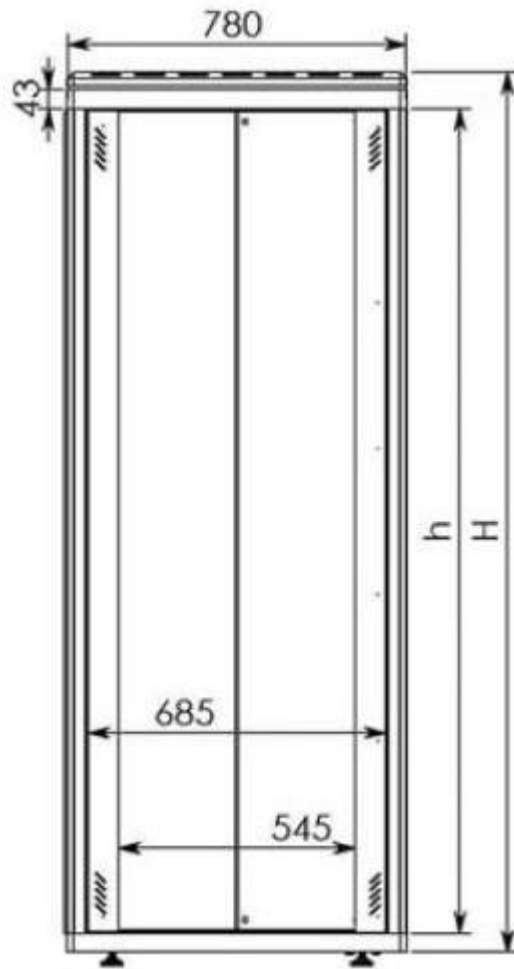

DN-19 32-U-8/8

Width: 800mm
Depth: 800mm
Units (44,45mm): 32

Explode View

Front View

inside height (h): 1451,4mm
outside height (H): 1576,4mm

Side View

Top View

All dimensions in mm.