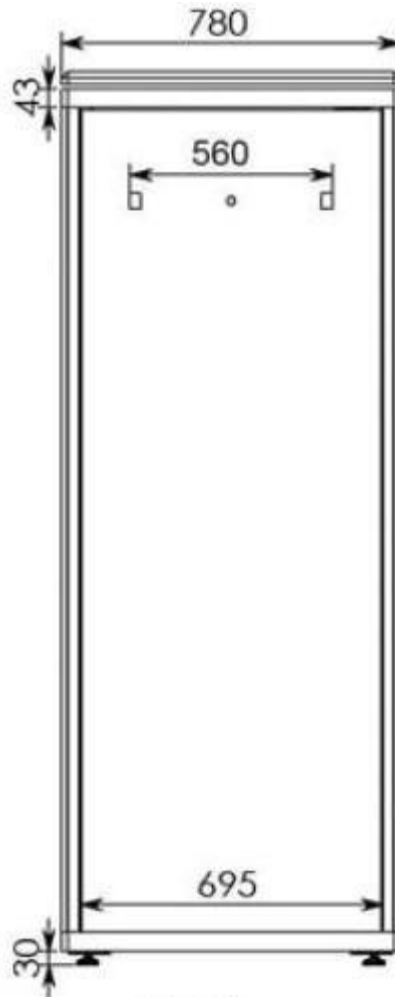

DN-19 32-U-8/8

Width: 800mm
Depth: 800mm
Units (44,45mm): 32

Explode View

Front View

inside height (h): 1451,4mm
outside height (H): 1576,4mm

Side View

Top View

All dimensions in mm.